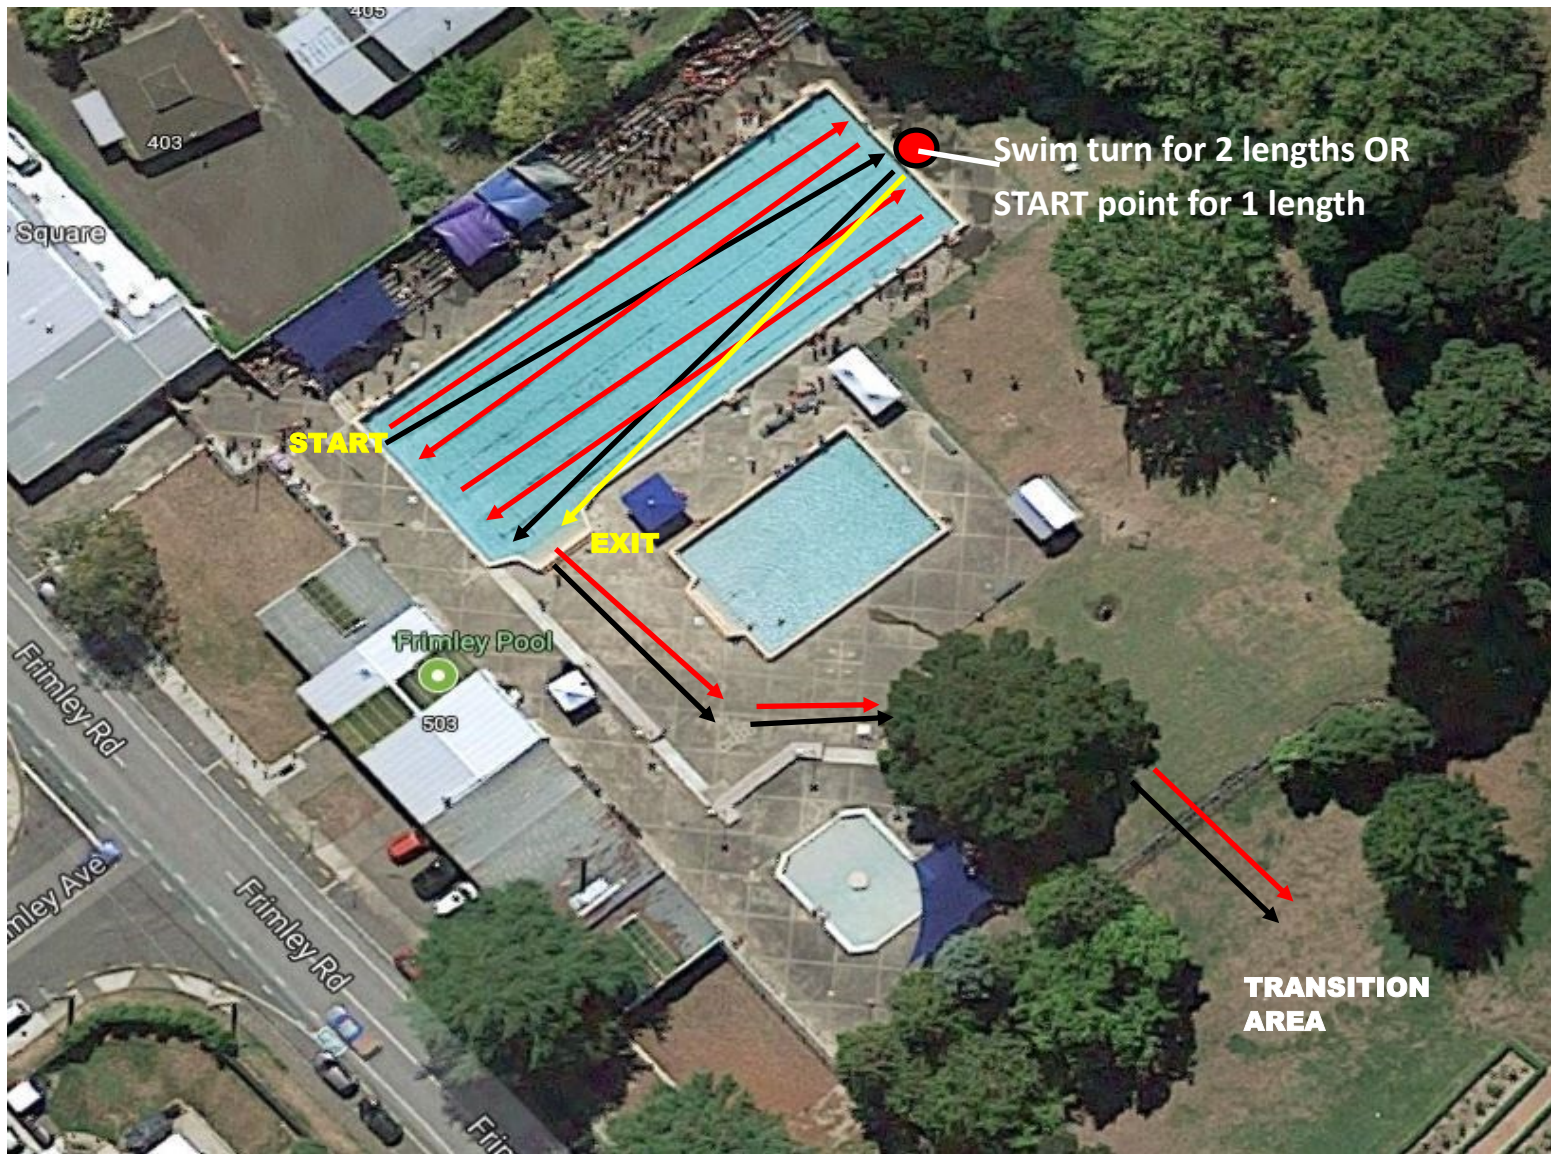

Give it a "Tri" Swim Map  
1 length = 50 metres

### Event Distances

**Lets give it a TRI!**

1 length 50m

**Out there smashing it!**

2 lengths 100m

**Super Stars!**

4 lengths 200m